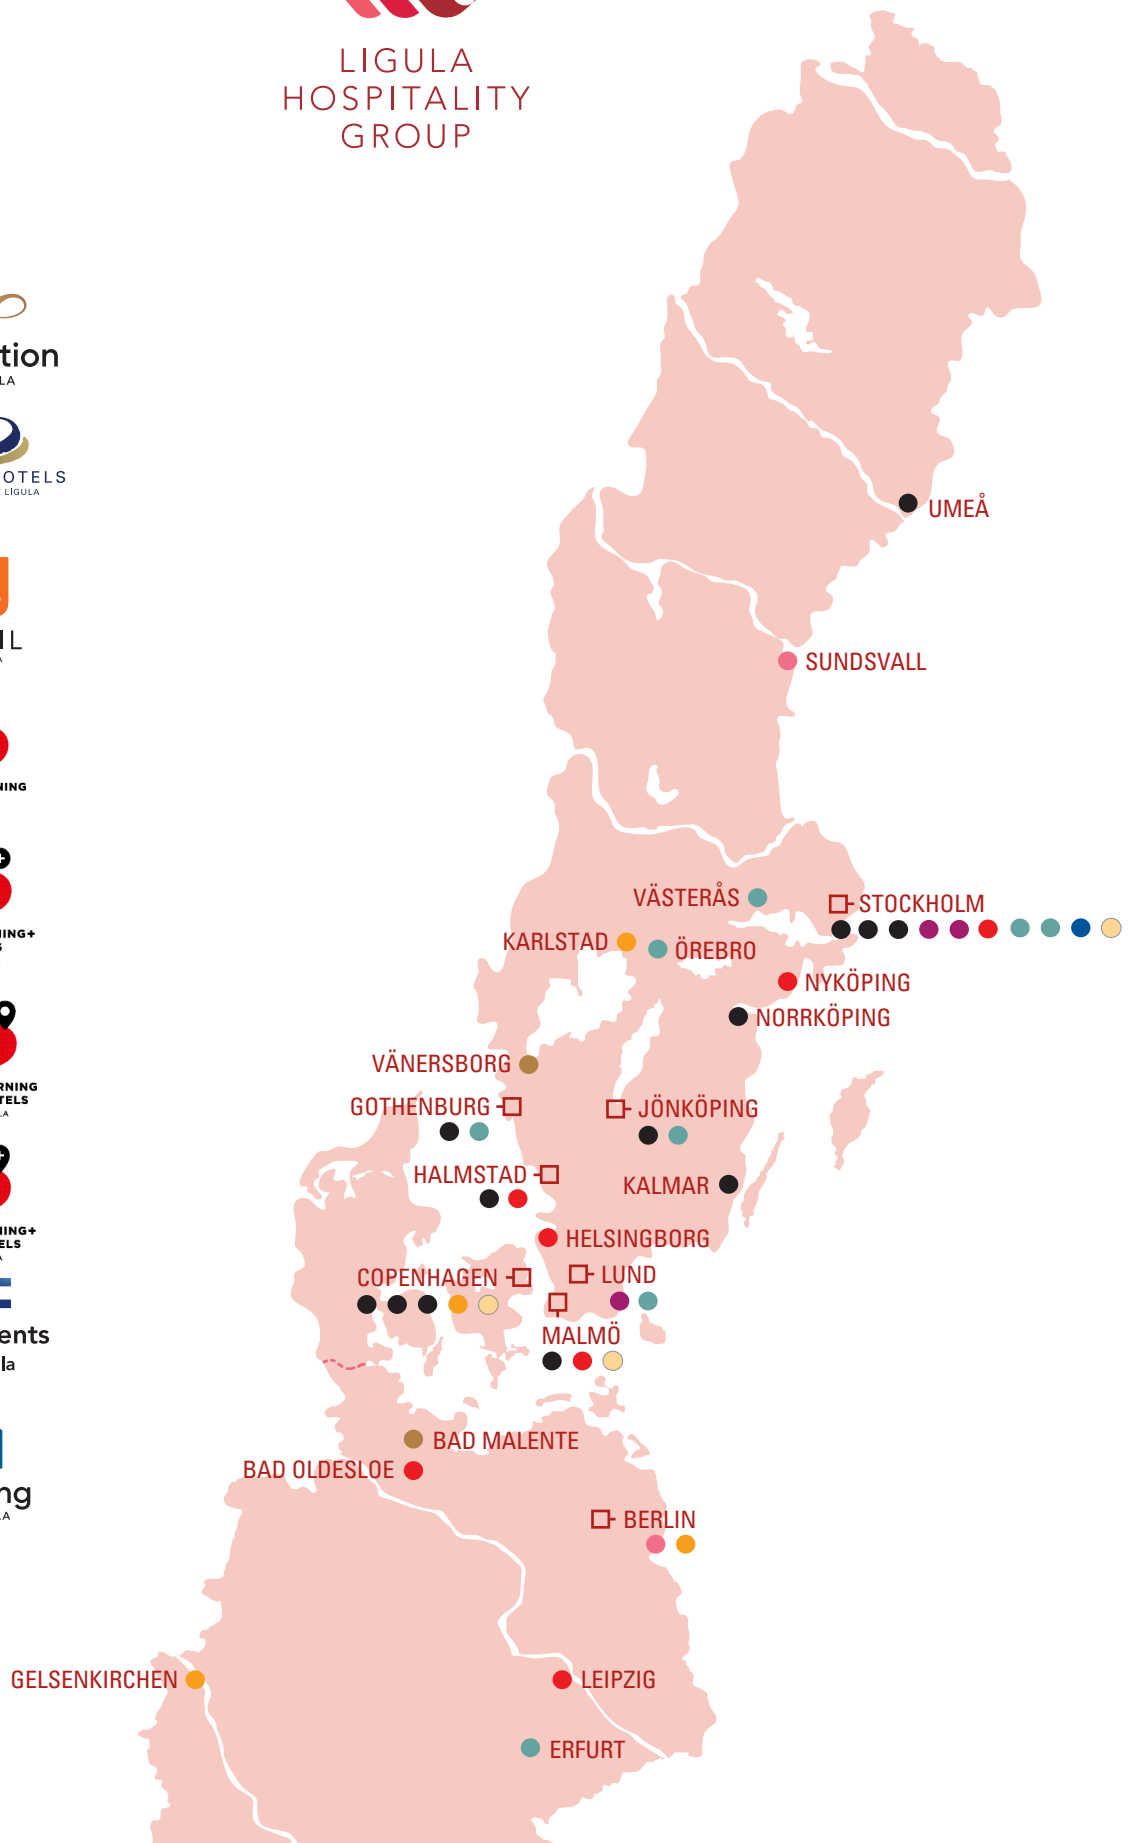

LIGULA
HOSPITALITY
GROUP

SWEDEN

Destination	Hotel chain	Hotel	No. of rooms	Meeting facility	F&B
Stockholm	ProfilHotels	Central Hotel	110 rooms	Max 40 participants	Restaurant
	ProfilHotels	Hotel Riddargatan	78 rooms	Max 22 participants	Bar
	ProfilHotels	Hotel Nacka	164 rooms	Opens February 2021	Restaurant
	Motel L	Motel L Hammarby Sjöstad	226 rooms		Bar
	Motel L	Motel L Älvsjö	169 rooms		Bar
	Good Morning+ Hotels	Good Morning+ Hägersten	206 rooms	Max 100 participants	Restaurant
	Good Morning Hotels	Good Morning Arlanda	178 rooms		Restaurant
	Good Morning Hotels	Good Morning Kista	87 rooms		Restaurant
	Apartments by Ligula	Apartments by Ligula	34 apartments		
	Hosting	Park Inn by Radisson, Hammarby Sjöstad	178 rooms	Max 45 participants	Restaurant
Gothenburg	ProfilHotels	Hotel Opera	198 rooms	Max 80 participants	Restaurant
	Good Morning Hotels	Good Morning Mölndal	67 rooms		Restaurant
Malmö	ProfilHotels	Hotel Garden	170 rooms	Max 70 participants	Restaurant
	Good Morning+ Hotels	Good Morning+ Malmö	259 rooms	Max 400 participants	Restaurant
	Hosting	Park Inn by Radisson	231 rooms	Max 80 participants	Restaurant
Vänersborg	Collection by Ligula	Ronnums Herrgård	61 rooms	Max 90 participants	Restaurant
Halmstad	ProfilHotels	ProfilHotels Halmstad	240 rooms	Opens June 2021	
	Good Morning+ Hotels	Good Morning+ Halmstad	123 rooms	Max 50 participants	Restaurant
Helsingborg	Good Morning+ Hotels	Good Morning+ Helsingborg	164 rooms	Max 200 participants	Restaurant
Jönköping	ProfilHotels	Hotel Savoy	90 rooms	Max 70 participants	Restaurant
	Good Morning Hotels	Good Morning Jönköping	67 rooms		Restaurant
Kalmar	ProfilHotels	Calmar Stadshotell	132 rooms	Max 200 participants	Restaurant
Karlstad	Good Morning City Hotels	Good Morning Karlstad City	61 rooms		Restaurant
Lund	Motel L	Motel L Lund	260 rooms	Opens Spring 2021	
	Good Morning Hotels	Good Morning Lund	67 rooms		Restaurant
Norrköping	ProfilHotels	Hotel President	78 rooms	Max 40 participants	Bar
Nyköping	Good Morning+ Hotels	Good Morning+ Nyköping	96 rooms	Max 150 participants	Restaurant
Sundsvall	Good Morning+ City Hotels	Good Morning+ Sundsvall City	120 rooms	Max 22 participants	Restaurant
Umeå	ProfilHotels	Hotel Aveny	89 rooms	Max 80 participants	Restaurant
Västerås	Good Morning Hotels	Good Morning Västerås	71 rooms		Restaurant