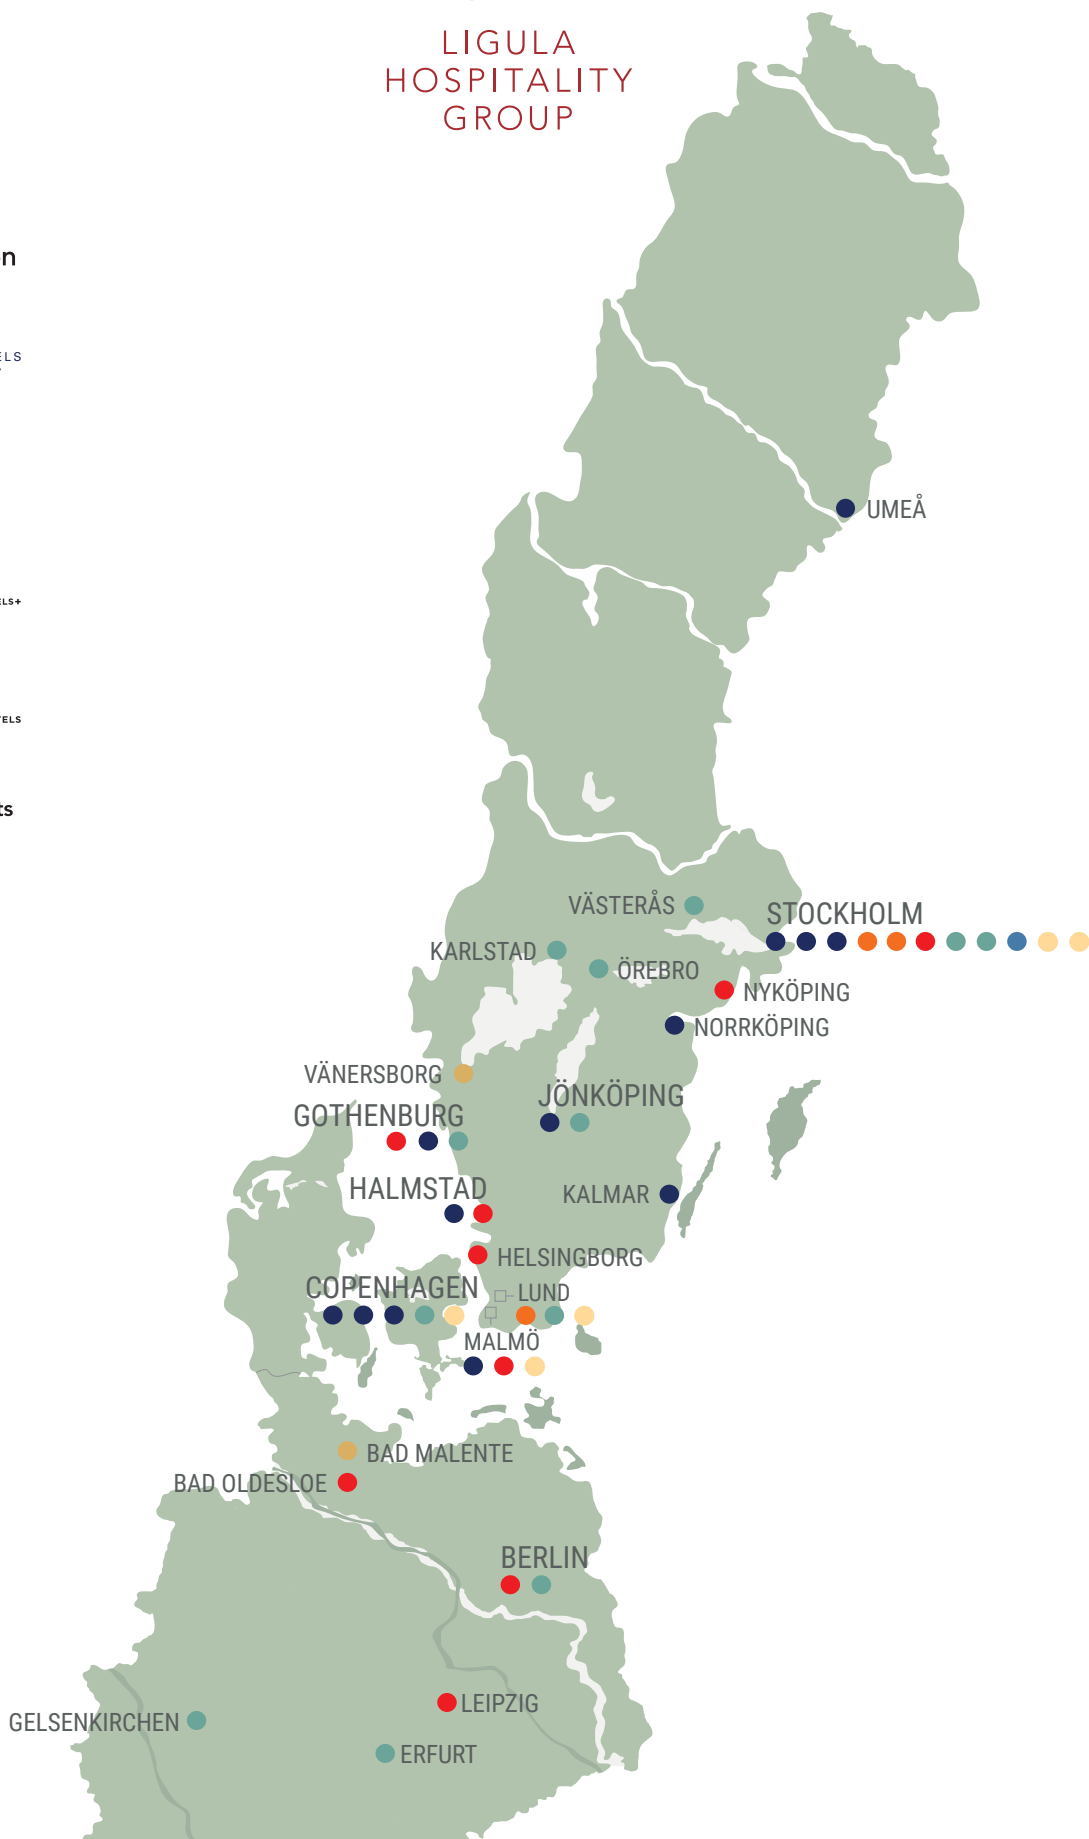

LIGULA
HOSPITALITY
GROUP